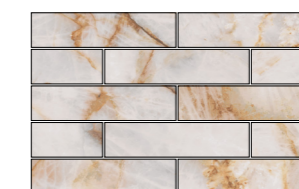

kiber
8x33 _ 3x13"