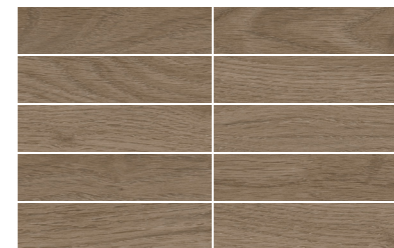

“Warmth, balance, peace, rhythm. A series made  
up of three colors that perfectly imitate the most  
natural textures of wood.”

tregui

# tregui

PO   

8x33  
3x13"

pavimento floor tile  
porcelánico porcelain  
no rectificado non rectified  
mate matt

tregui natural  
8x33 \_ 3x13"

tregui light  
8x33 \_ 3x13"

tregui dark  
8x33 \_ 3x13"

	PC/CJ	M2/CJ	CJ/PL	M2/PL	KG/CJ	KG/PL		COD.
8X33	32	0,84	76	64	14	1064	8X33	SP 120