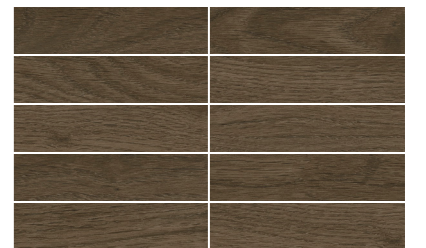

“Warmth, balance, peace, rhythm. A series made  
up of three colors that perfectly imitate the most  
natural textures of wood.”

tregui

# tregui

PO   

8x33  
3x13"

pavimento floor tile  
porcelánico porcelain  
no rectificado non rectified  
mate matt

tregui natural  
8x33 \_ 3x13"

tregui light  
8x33 \_ 3x13"

tregui dark  
8x33 \_ 3x13"

	PC/CJ	M2/CJ	CJ/PL	M2/PL	KG/CJ	KG/PL		COD.
8X33	32	0,84	76	64	14	1064	8X33	SP 120