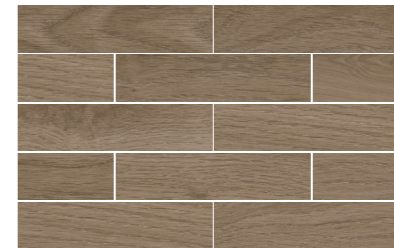

“Warmth, balance, peace, rhythm. A series made  
up of three colors that perfectly imitate the most  
natural textures of wood.”

tregui

# tregui

PO   

8x33  
3x13"

pavimento floor tile  
porcelánico porcelain  
no rectificado non rectified  
mate matt

tregui natural  
8x33 \_ 3x13"

tregui light  
8x33 \_ 3x13"

tregui dark  
8x33 \_ 3x13"

	PC/CJ	M2/CJ	CJ/PL	M2/PL	KG/CJ	KG/PL		COD.
8X33	32	0,84	76	64	14	1064	8X33	SP 120